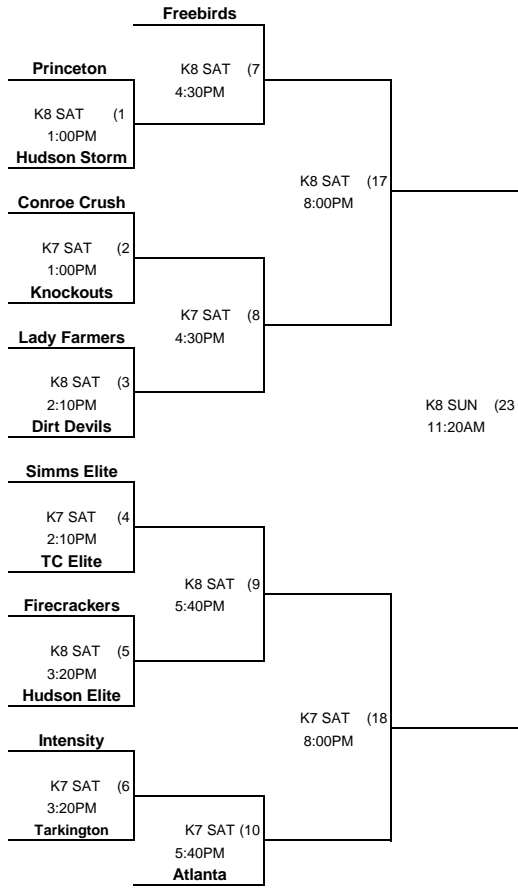

**2017  
USA Pixie North State  
8U Bracket  
14 Team/Double Elimination**

K8 SUN (23) 11:20AM

K8 SUN (26) 1:40PM

**LOSER'S BRACKET**